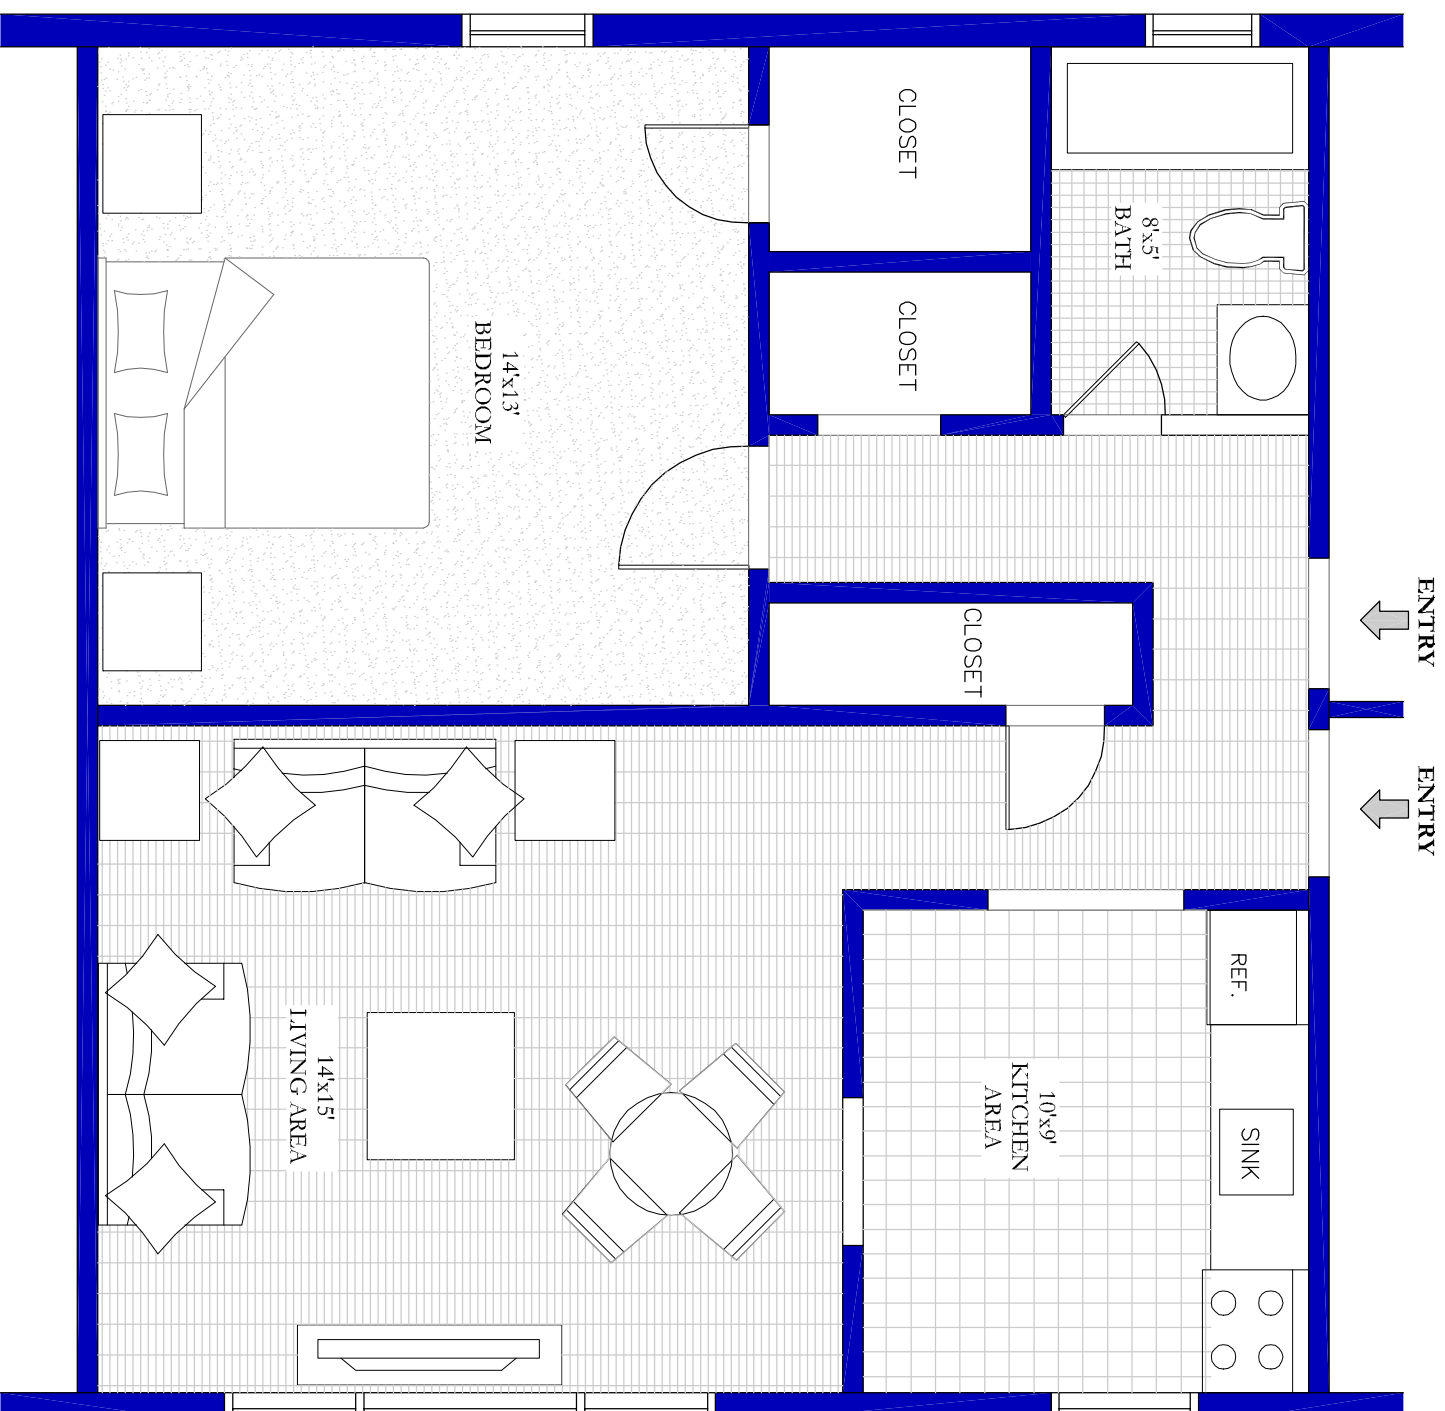

Highland Manor Apartments
903-919 Graham Street, Highland Park, NJ
One Bedroom "A" Apartment Layout

Highland Manor Apartments
903-919 Graham Street, Highland Park, NJ
One Bedroom "B" Apartment Layout

Highland Manor Apartments
903-919 Graham Street, Highland Park, NJ
Two Bedroom Apartment Layout