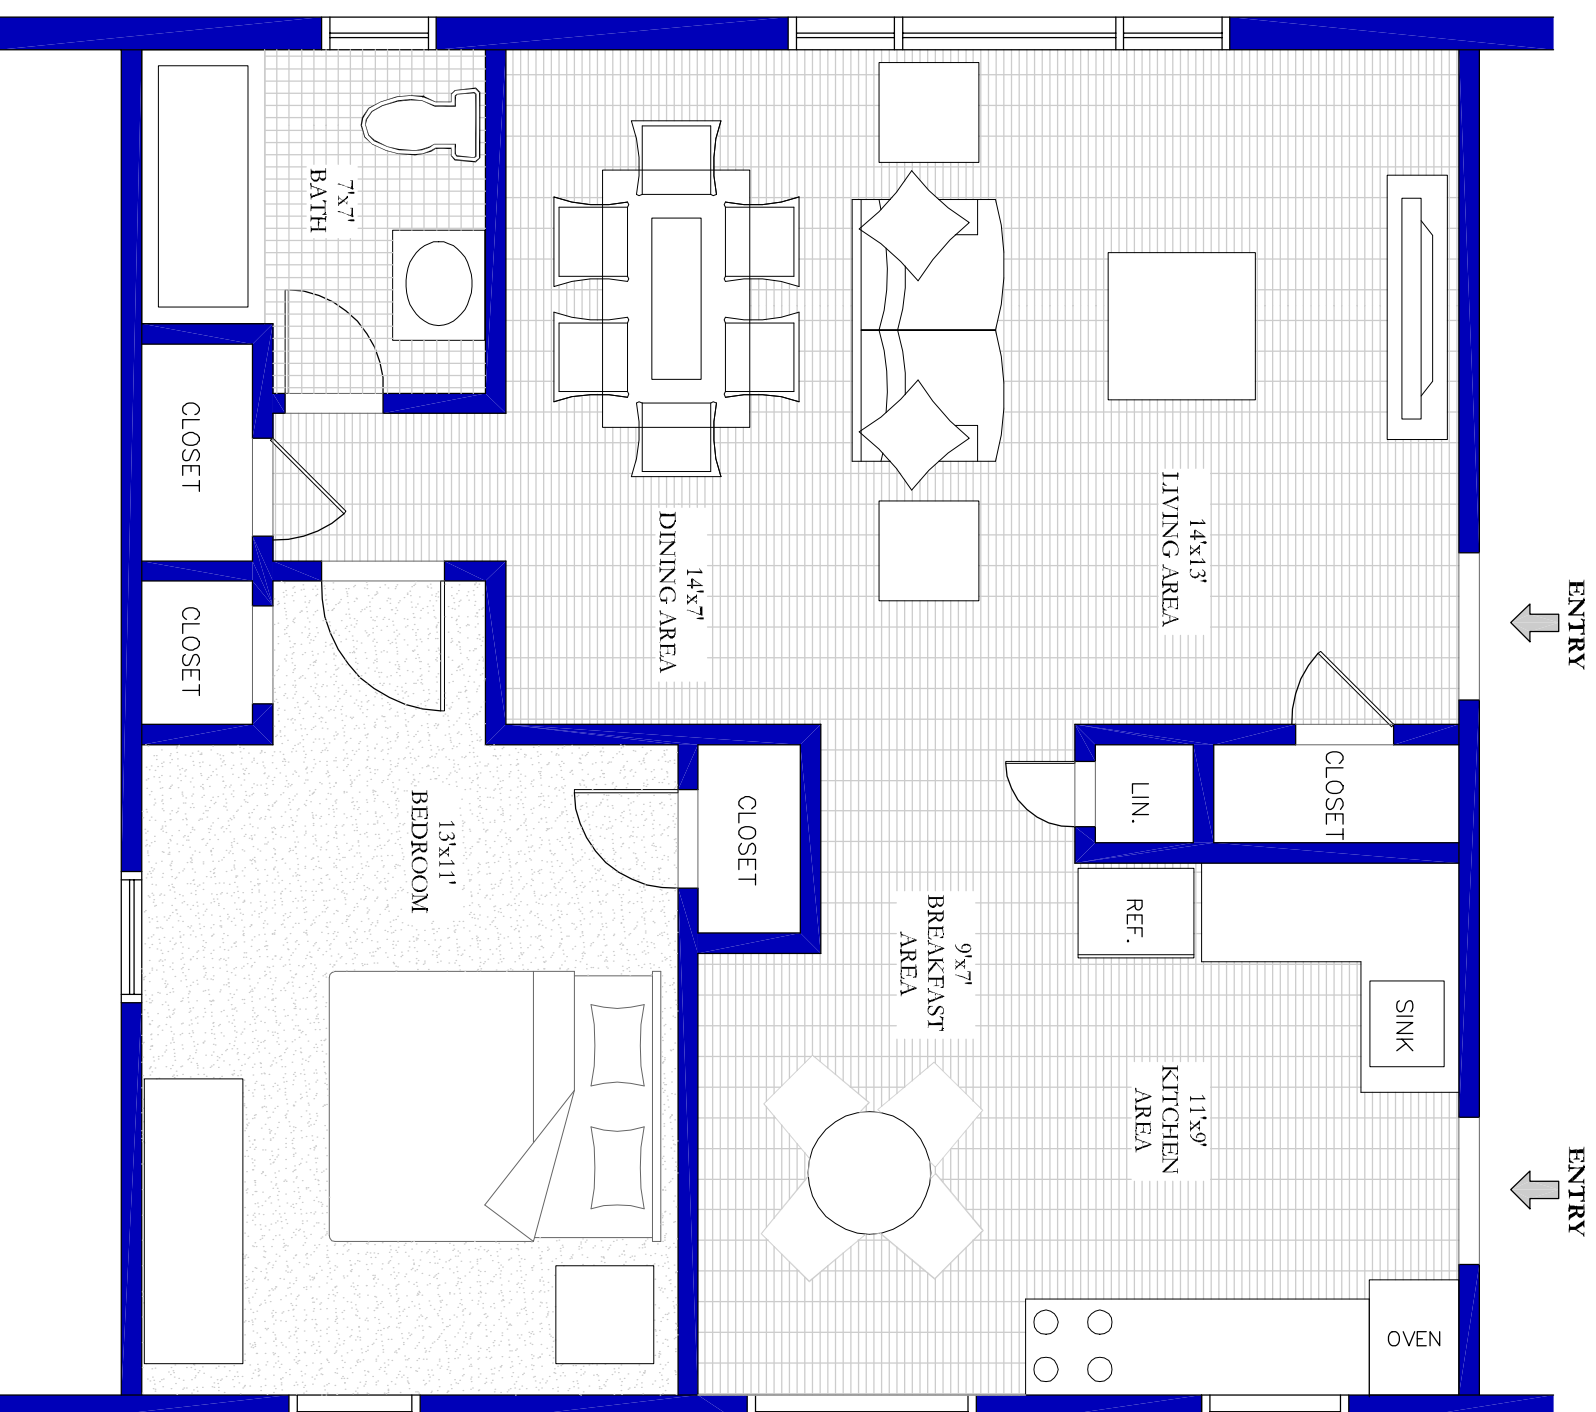

Highland Manor Apartments
903-919 Graham Street, Highland Park, NJ
One Bedroom "A" Apartment Layout

Highland Manor Apartments
903-919 Graham Street, Highland Park, NJ
One Bedroom "B" Apartment Layout

Highland Manor Apartments
903-919 Graham Street, Highland Park, NJ
Two Bedroom Apartment Layout