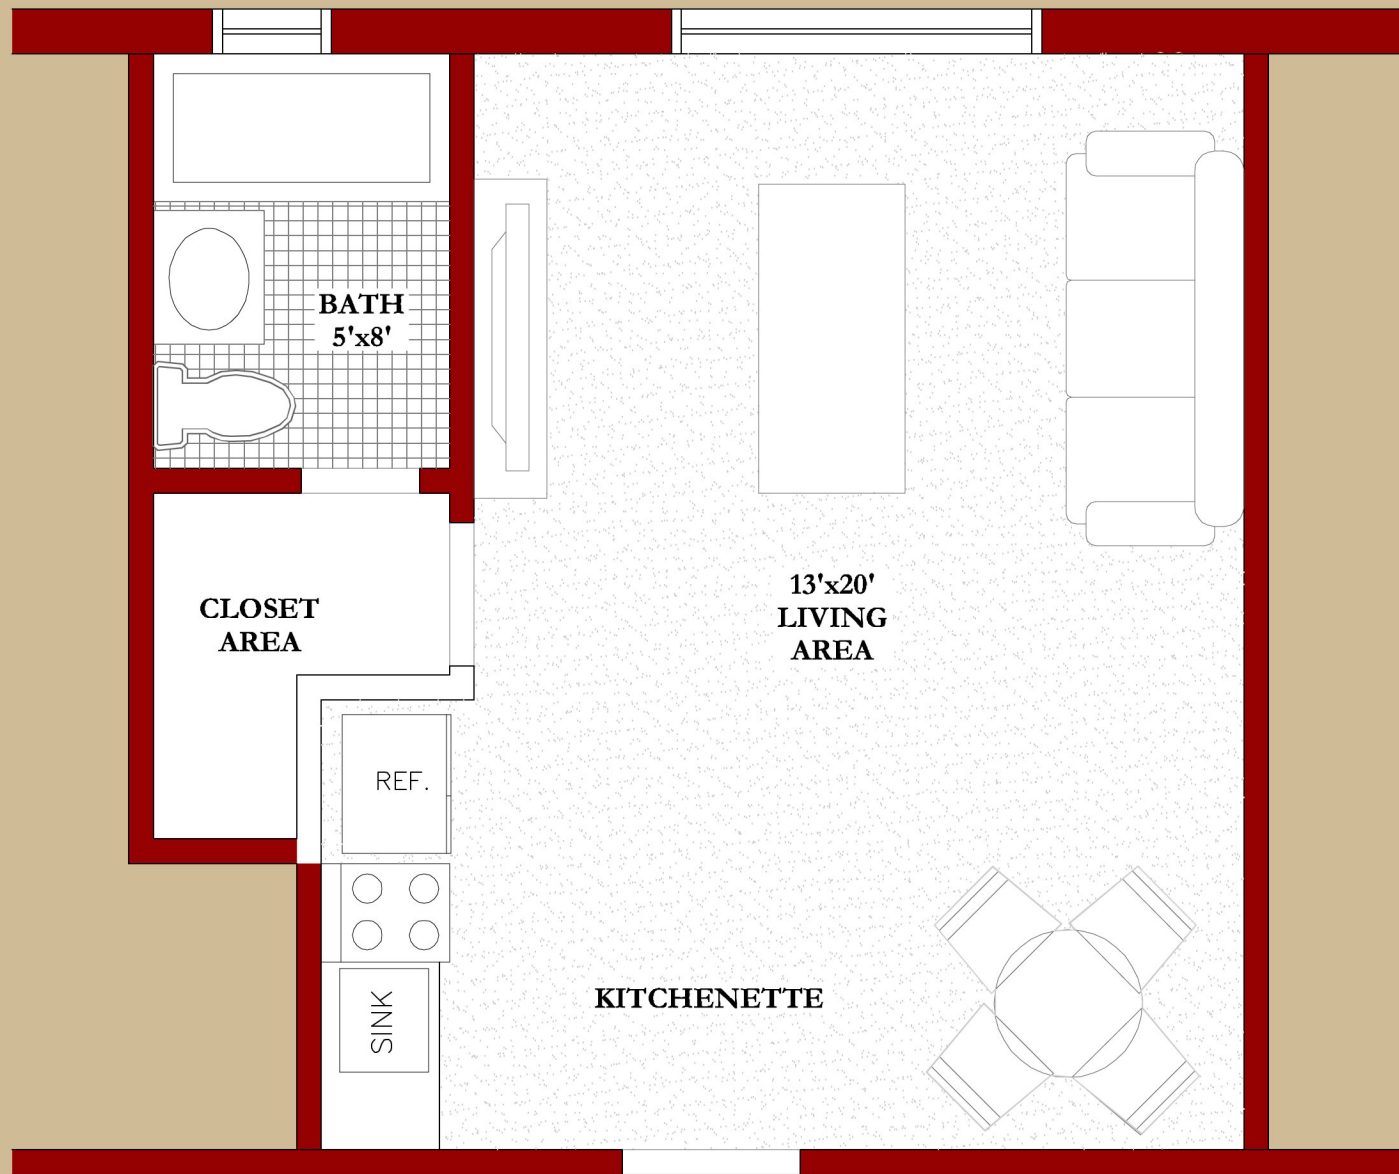

**MORRIS-ELM APARTMENTS**  
**34-36 Elm Street**  
**Morristown, NJ 07960**

**Studio Apartment Floor Plan**

**Note:**

**All dimensions are approximate**